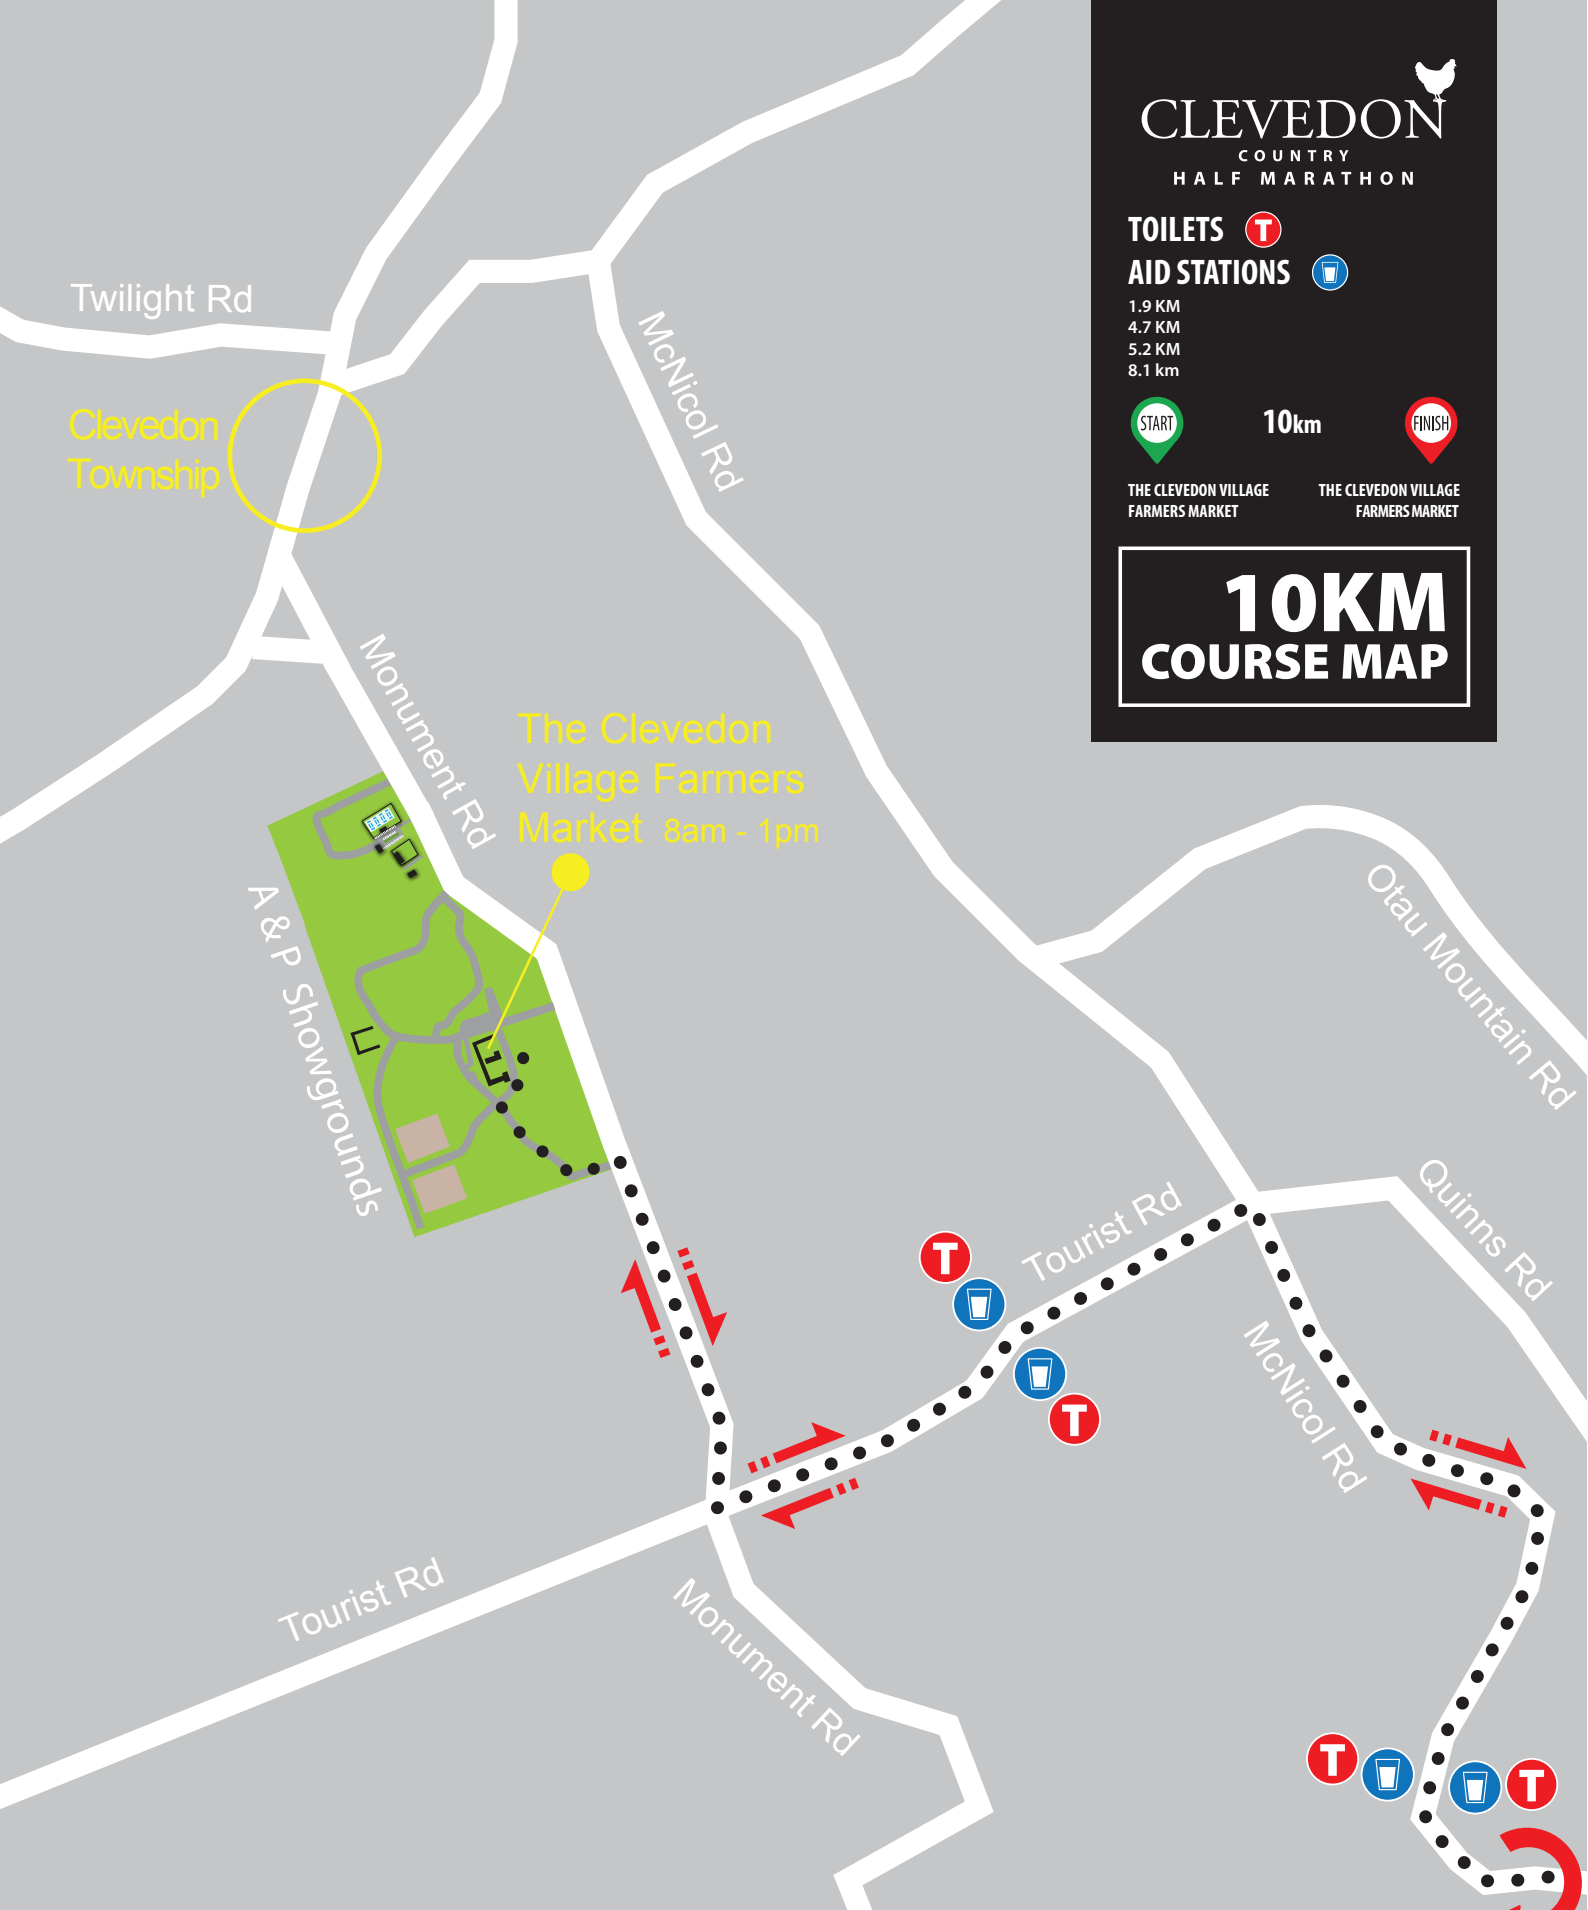

# CLEVEDON

COUNTRY  
HALF MARATHON

**TOILETS** 

**AID STATIONS** 

1.9 KM  
4.7 KM  
5.2 KM  
8.1 km

 **10km** 

THE CLEVEDON VILLAGE FARMERS MARKET      THE CLEVEDON VILLAGE FARMERS MARKET

## 10KM COURSE MAP

### ELEVATION PROFILE

CLEVEDON  
COUNTRY  
HALF MARATHON

THE CLEVEDON VILLAGE  
FARMERS MARKET

10km

THE CLEVEDON VILLAGE  
FARMERS MARKET

**START &  
FINISH MAP**

A & P Showgrounds

Monument Rd

The Clevedon  
Village Farmers  
Market 8am - 1pm

Monument Rd