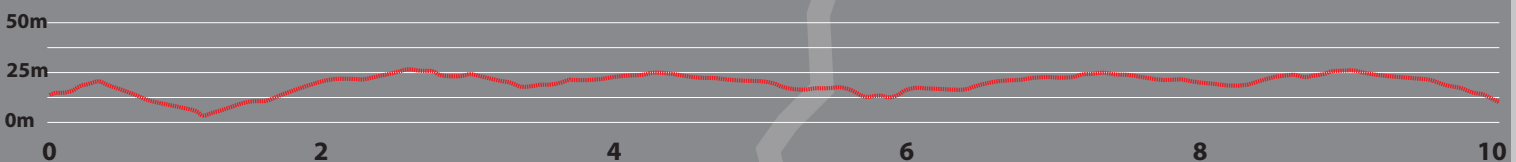

ELEVATION PROFILE