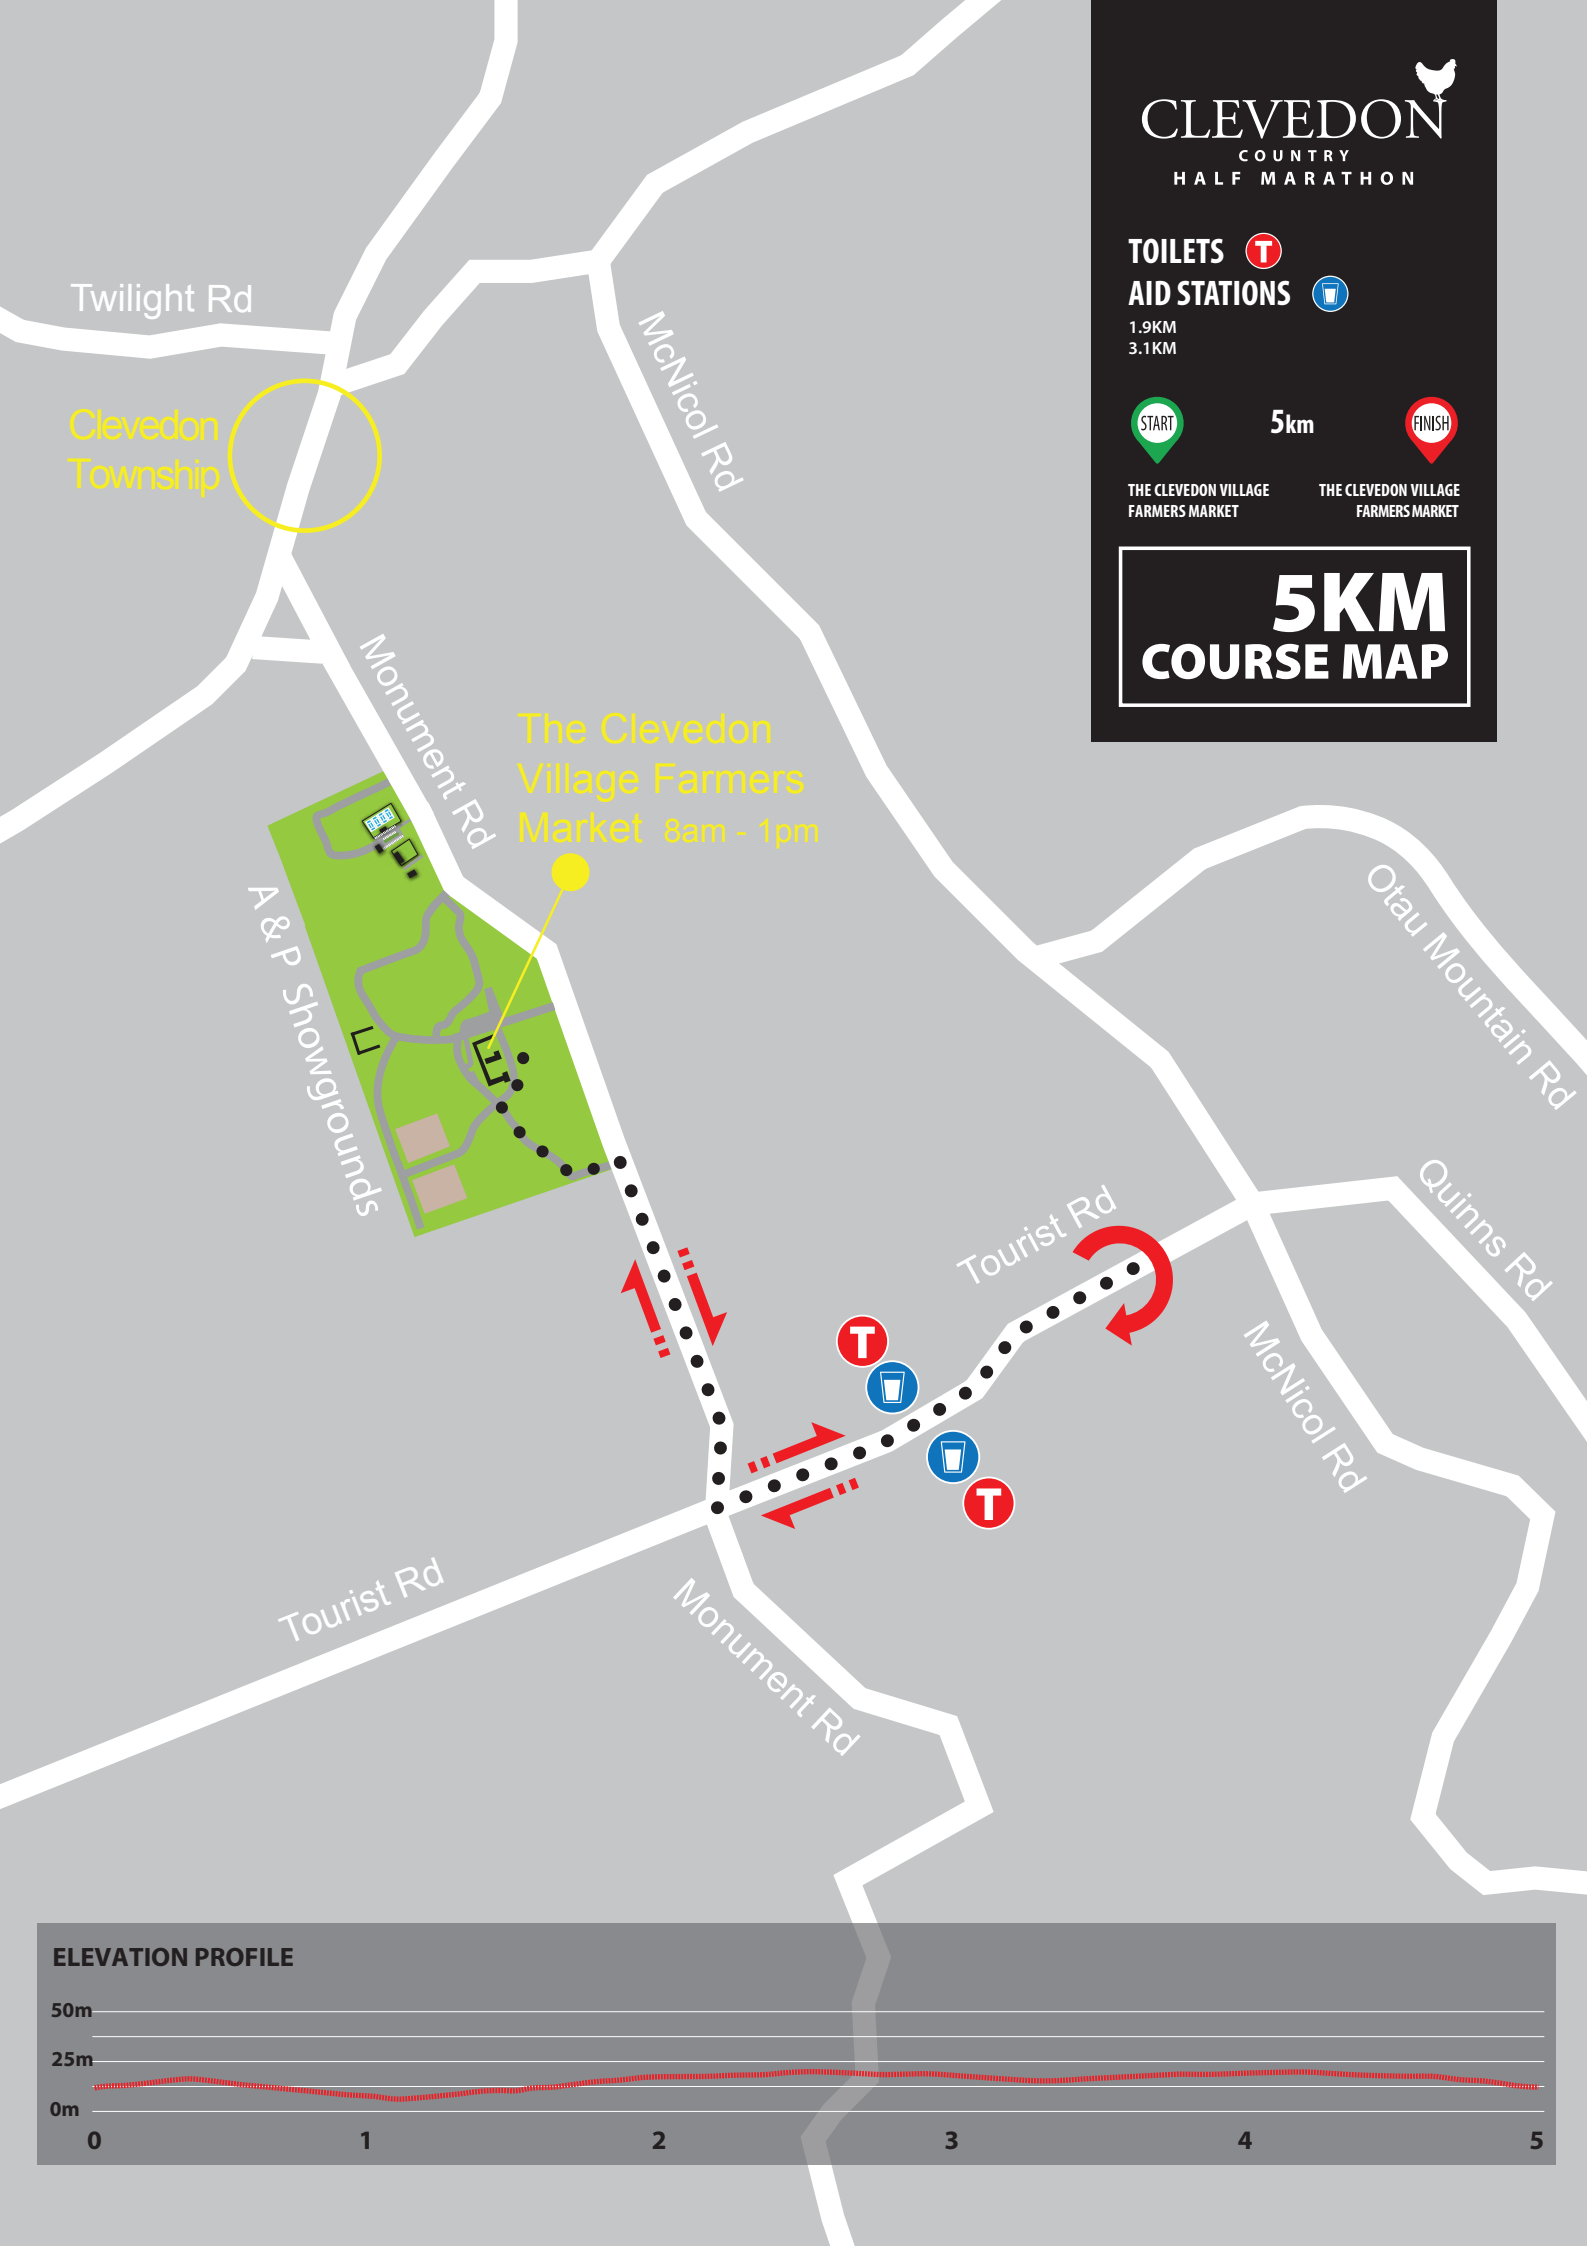

# CLEVEDON

COUNTRY  
HALF MARATHON

**TOILETS**   
**AID STATIONS**   
1.9KM  
3.1KM

 **START** **5km**  **FINISH**  
THE CLEVEDON VILLAGE FARMERS MARKET THE CLEVEDON VILLAGE FARMERS MARKET

## 5KM COURSE MAP

### ELEVATION PROFILE

CLEVEDON  
COUNTRY  
HALF MARATHON

THE CLEVEDON VILLAGE  
FARMERS MARKET

5km

THE CLEVEDON VILLAGE  
FARMERS MARKET

**START &  
FINISH MAP**

A & P Showgrounds

Monument Rd

The Clevedon  
Village Farmers  
Market 8am - 1pm

Monument Rd