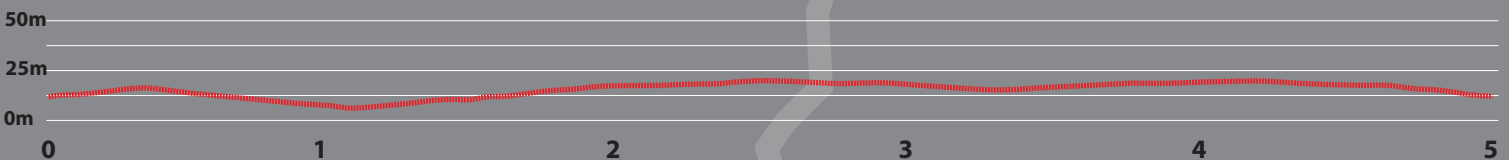

CLEVEDON

COUNTRY
HALF MARATHON

TOILETS
AID STATIONS
1.9KM
3.1KM

START **5km** **FINISH**
THE CLEVEDON VILLAGE FARMERS MARKET THE CLEVEDON VILLAGE FARMERS MARKET

5KM COURSE MAP

ELEVATION PROFILE